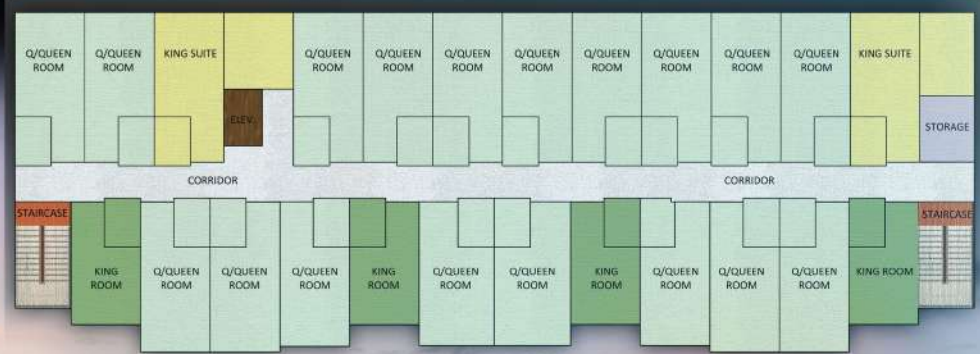

FIRST FLOOR PLAN

SECOND FLOOR PLAN

ROOM MATRIX	KING	Q/Q	KING SUITE	TOTAL
FIRST FLOOR	2	8	1	11
SECOND FLOOR	4	18	2	24
TOTAL	6	26	3	35

EXTERIOR PERSPECTIVE VIEW

 980 American Dr
 Neenah, WI 54956
www.staycobblestone.com
www.stayboarders.com

PRELIMINARY CONCEPT DESIGN
COBBLESTONE HOTEL & SUITES