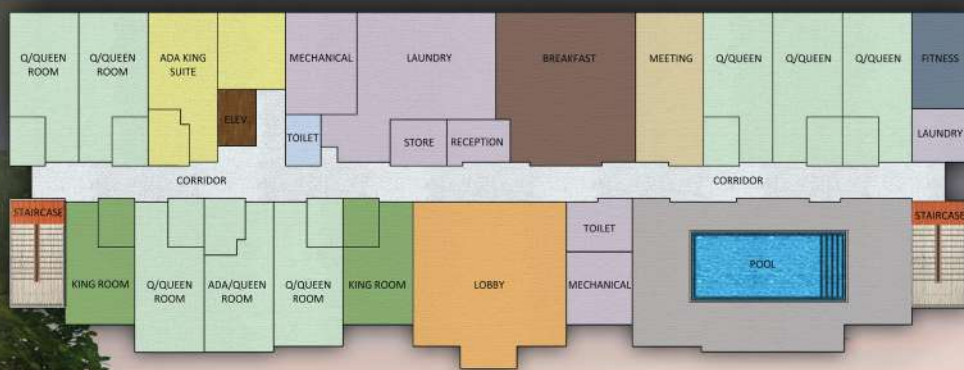

FIRST FLOOR PLAN

SECOND FLOOR PLAN

ROOM MATRIX	KING	Q/Q	KING SUITE	TOTAL
FIRST FLOOR	2	8	1	11
SECOND FLOOR	4	18	2	24
TOTAL	6	26	3	35

EXTERIOR PERSPECTIVE VIEW

 980 American Dr
 Neenah, WI 54956
www.staycobblestone.com
www.stayboarders.com

PRELIMINARY CONCEPT DESIGN
COBBLESTONE HOTEL & SUITES